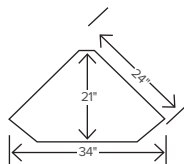

JAMESTOWN 680-249

- Finished in Windsor Cherry on select hardwoods and veneers.
- This corner curio cabinet features crystal-cut grooved glass on the door that follows the curves of the pediment.
- Cabinet is illuminated by an interior light.
- Halogen lighting for brighter, whiter, longer-lasting light to illuminate your collectibles.
- No-Reach™ light switch is conveniently located on the back of the cabinet. A handy key holder is attached.
- Adjustable levelers under each corner provide stability on uneven and carpeted floors.
- Glass mirrored back.
- Locking door for added security.
- Eight levels of display space accommodate your many treasures.
- Seven glass shelves can be adjusted to any level within your cabinet.
- Plate grooves for vertical display of plates.
- Pad-Lock™ cushioned metal shelf clips increase stability and safety.

Height 82.25" (209 cm)

Width 34" (86 cm)

Depth 21" (53 cm)

Wall Dimension 24" (61 cm)

ADDITIONAL FINISH AVAILABLE

JAMESTOWN II 680-250
Oak Yorkshire Finish